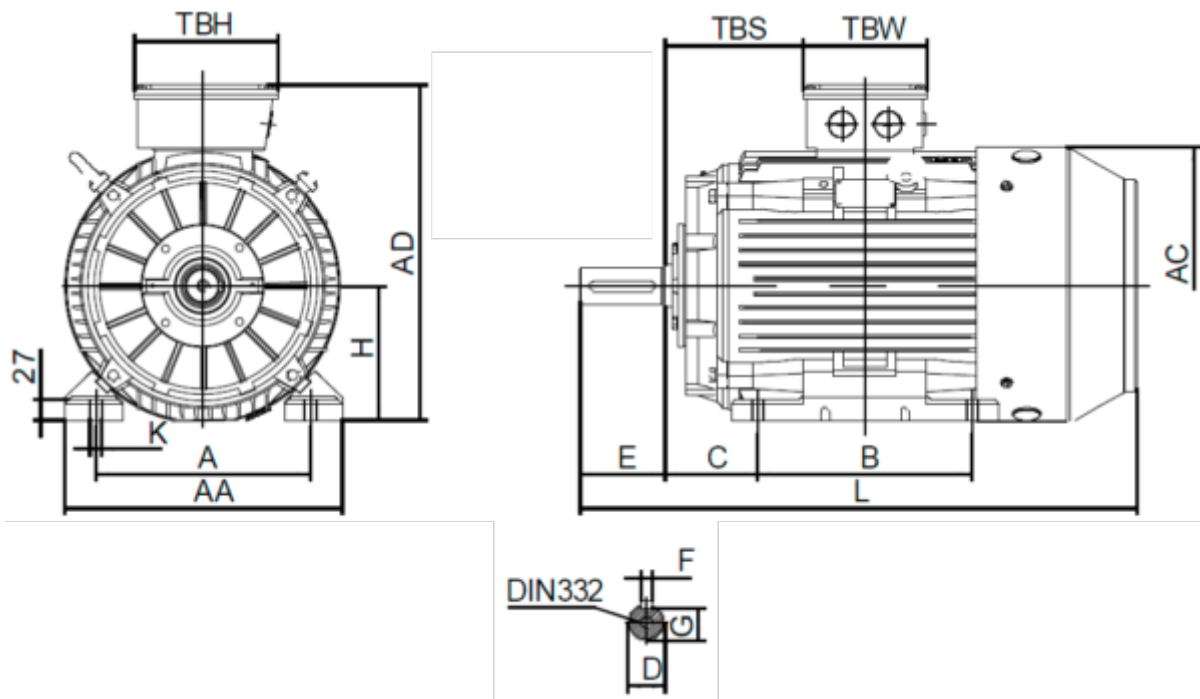

# Data Sheet

Article number: 250301100422

Description: Kleedrive T3C 160M-4 11.0KW 1400 rpm  
3x400/690V 50HZ IP55 B3 Eff=91,4%

## Measures

A = 254	F = 12	TBW = 162
AA = 316	G = 37	
AC = Ø313	H = 160	
AD = 404	HD = 244	
B = 210	K = Ø15	
C = 108	L = 605	
D = Ø42	TBH = 187	
E = 110	TBS = 91	